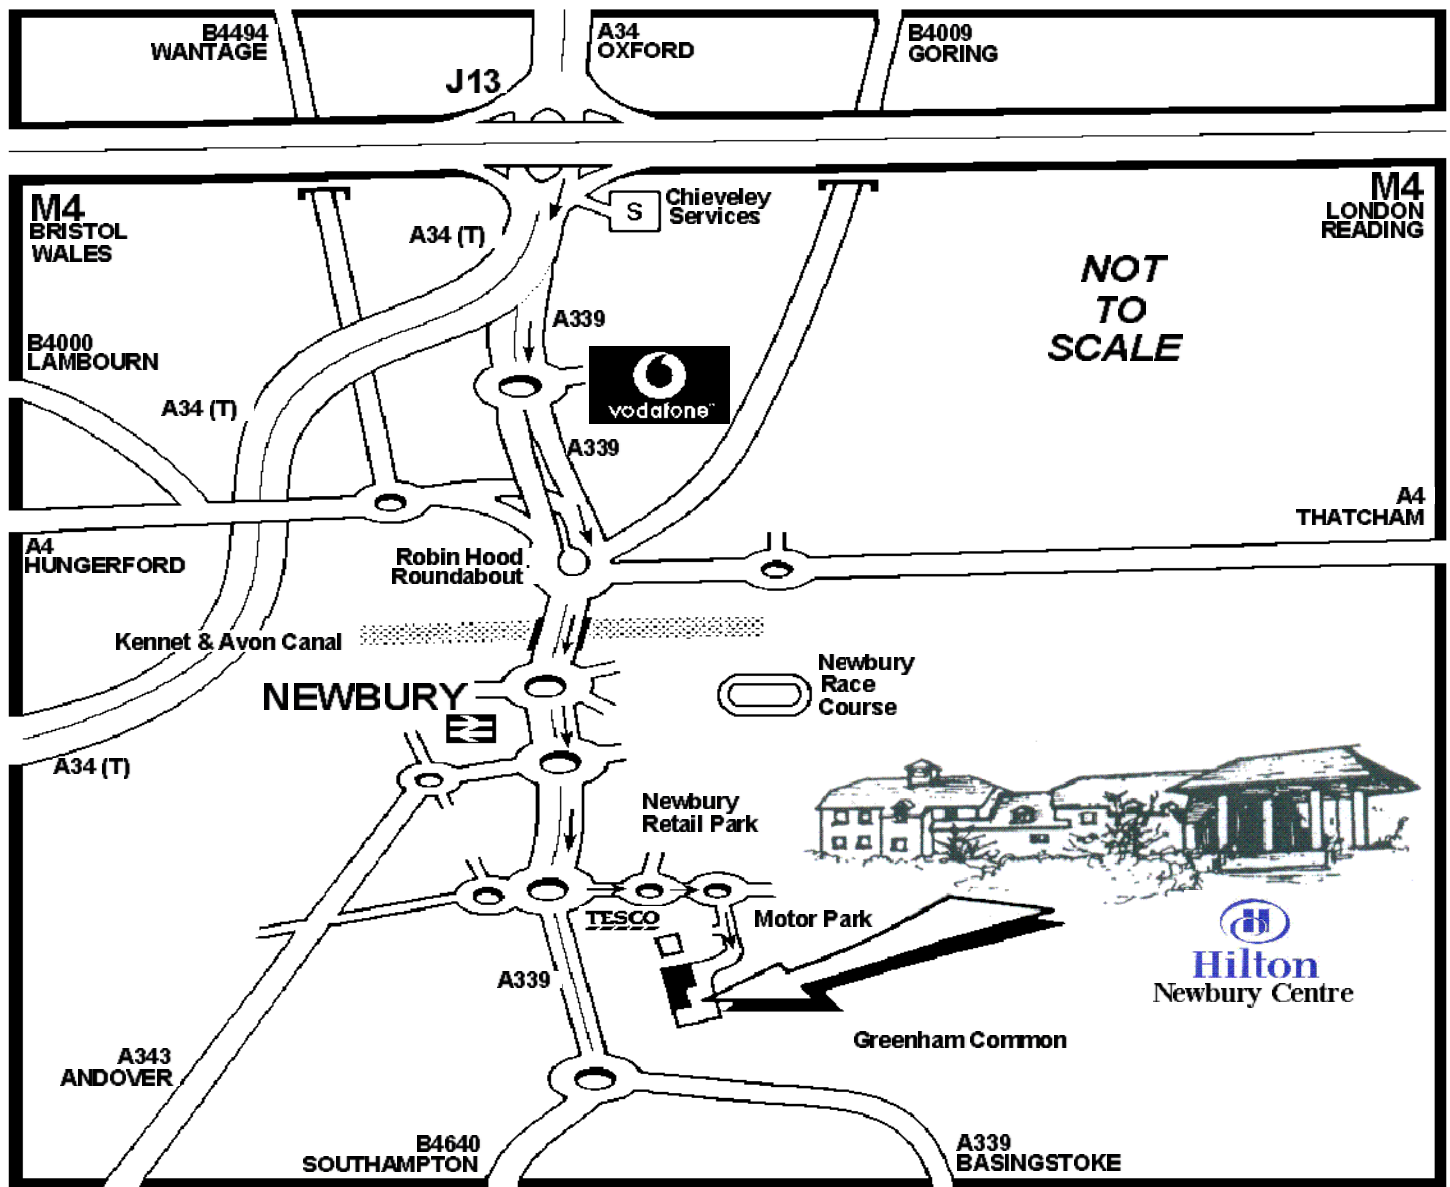

Hilton Newbury Centre

HOW TO FIND US

From the M4, Junction 13:

Take the A34 to Newbury. Then take the second exit signed A339 Newbury/Thatcham A4. Head straight across 4 roundabouts following the signs to Southampton / Winchester A339. There will be a 5th roundabout, at this you take the first left (signposted Superstore/Retail Park/Hilton Hotel) into Pinchington Lane. Straight on at the first roundabout and then right at the second. Go straight ahead and the hotel is situated at the end of the road.

From Southampton:

Take the B4640 north. At the Basingstoke A339 junction turn left onto the A339 and after 1/2 mile you will reach a roundabout. Turn right (signposted Superstore/Retail Park/Hilton Hotel) into Pinchington

Lane. Straight on at the first roundabout and then right at the second. Go straight ahead and the hotel is situated at the end of the road.

From Basingstoke:

Take the A339 towards Newbury and keep to this road for about 15 miles. At the B4640 junction, turn right keeping on the A339 to Newbury. After 1/2 mile you will reach a roundabout. Turn right (signposted Superstore/Retail Park/Hilton Hotel) into Pinchington Lane. Straight on at the first roundabout and then right at the second. Go straight ahead and the hotel is situated at the end of the road.

Nearest railway station: Newbury (1 mile).

Nearest airport: Heathrow (52 miles).

Pinchington Lane, Newbury, Berkshire RG14 7HL
Telephone: 01635 529000 Fax: 01635 529337